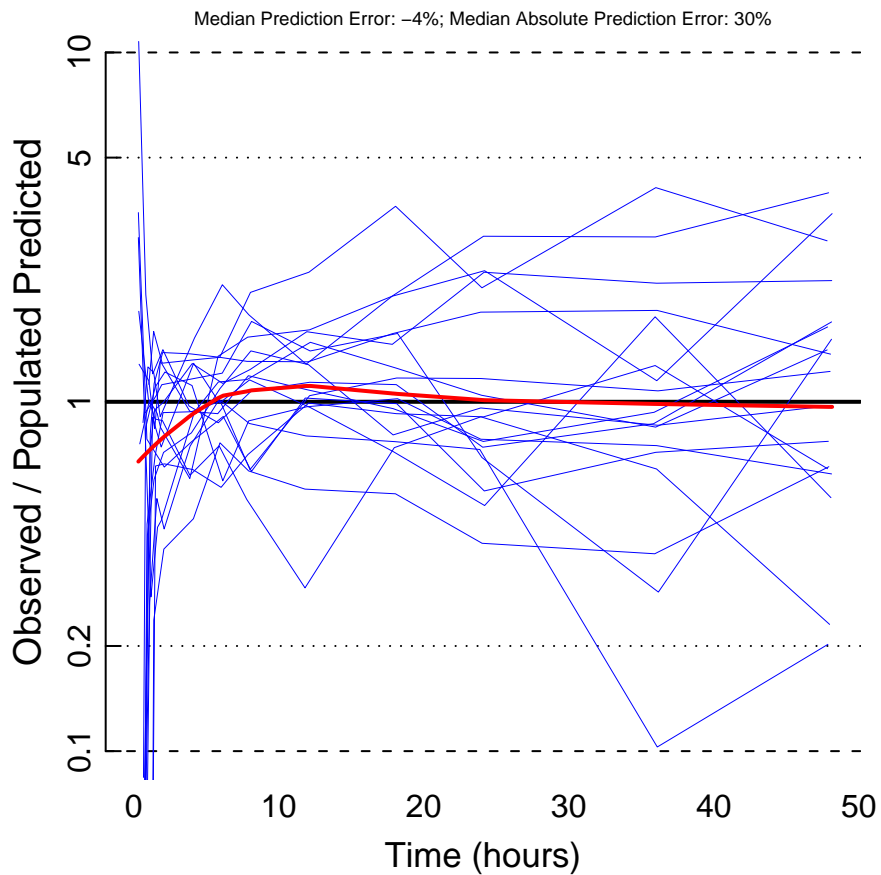

PLT Tools Example

Jackknife Analysis

Method: Delete One-Half of the Subjects (in sequence)

PLT Tools Example

Jackknife Analysis

Method: Delete One-Half of the Subjects (in sequence)

PLT Tools Example

Jackknife Analysis

Method: Delete One-Half of the Subjects (in sequence)

Subjects Included in the Analysis

Subjects NOT Included in the Analysis